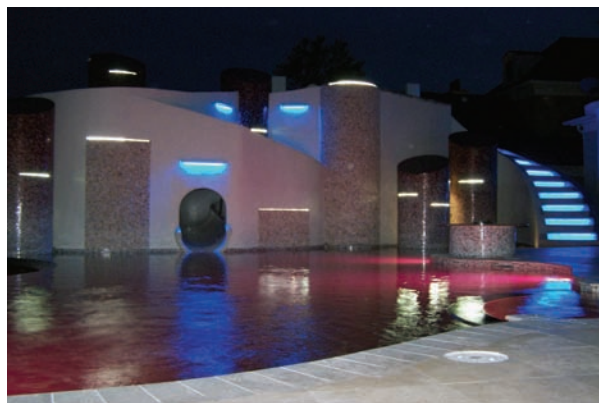

# VISUAL AQUATICS ORIGINAL & LIT GALAXY FALL

Visual Aquatics Original Fall™ is one of the most popular waterfalls on the market. It creates a beautiful sheet flow effect.

ITEM NUMBER	DESCRIPTION
VAWF-12EL - 1, 6, 9, or 12	12" backfeed pvc waterfall with 1", 6", 9", or 12" extended lip
VAWF-18EL - 1, 6, 9, or 12	18" backfeed pvc waterfall with 1", 6", 9", or 12" extended lip
VAWF-24EL - 1, 6, 9, or 12	24" backfeed pvc waterfall with 1", 6", 9", or 12" extended lip
VAWF-36EL - 1, 6, 9, or 12	36" backfeed pvc waterfall with 1", 6", 9", or 12" extended lip
VAWF-48EL - 1, 6, 9, or 12	48" backfeed pvc waterfall with 1", 6", 9", or 12" extended lip
VAWF-60EL - 1, 6, 9, or 12	60" backfeed pvc waterfall with 1", 6", 9", or 12" extended lip
VAWF-72EL - 1, 6, 9, or 12	72" backfeed pvc waterfall with 1", 6", 9", or 12" extended lip
VAWF-84EL - 1, 6, 9, or 12	84" backfeed pvc waterfall with 1", 6", 9", or 12" extended lip
VAWF-96EL - 1, 6, 9, or 12	96" backfeed pvc waterfall with 1", 6", 9", or 12" extended lip

We have taken the Original Waterfall and added fiber optic lighting and the results are stunning. Visual Aquatics Galaxy Fall™ is one of the most popular waterfalls on the market. It creates a beautiful sheet glow effect.