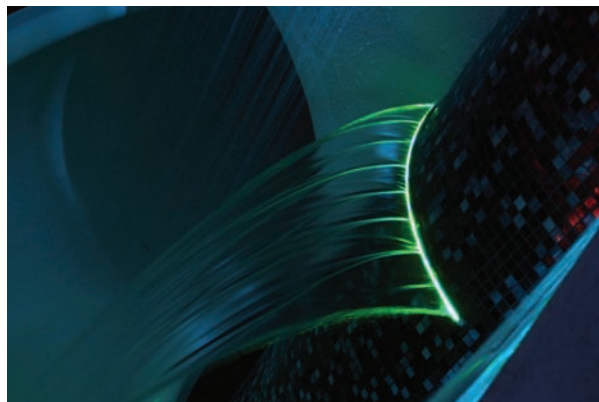

# VISUAL AQUATICS ORIGINAL & LIT GALAXY FALL

Visual Aquatics Original Fall™ is one of the most popular waterfalls on the market. It creates a beautiful sheet flow effect.

ITEM NUMBER	DESCRIPTION
VAWF-12EL - 1, 6, 9, or 12	12" backfeed pvc waterfall with 1", 6", 9", or 12" extended lip
VAWF-18EL - 1, 6, 9, or 12	18" backfeed pvc waterfall with 1", 6", 9", or 12" extended lip
VAWF-24EL - 1, 6, 9, or 12	24" backfeed pvc waterfall with 1", 6", 9", or 12" extended lip
VAWF-36EL - 1, 6, 9, or 12	36" backfeed pvc waterfall with 1", 6", 9", or 12" extended lip
VAWF-48EL - 1, 6, 9, or 12	48" backfeed pvc waterfall with 1", 6", 9", or 12" extended lip
VAWF-60EL - 1, 6, 9, or 12	60" backfeed pvc waterfall with 1", 6", 9", or 12" extended lip
VAWF-72EL - 1, 6, 9, or 12	72" backfeed pvc waterfall with 1", 6", 9", or 12" extended lip
VAWF-84EL - 1, 6, 9, or 12	84" backfeed pvc waterfall with 1", 6", 9", or 12" extended lip
VAWF-96EL - 1, 6, 9, or 12	96" backfeed pvc waterfall with 1", 6", 9", or 12" extended lip

We have taken the Original Waterfall and added fiber optic lighting and the results are stunning. Visual Aquatics Galaxy Fall™ is one of the most popular waterfalls on the market. It creates a beautiful sheet glow effect.

## VISUAL AQUATICS ORIGINAL FALL™