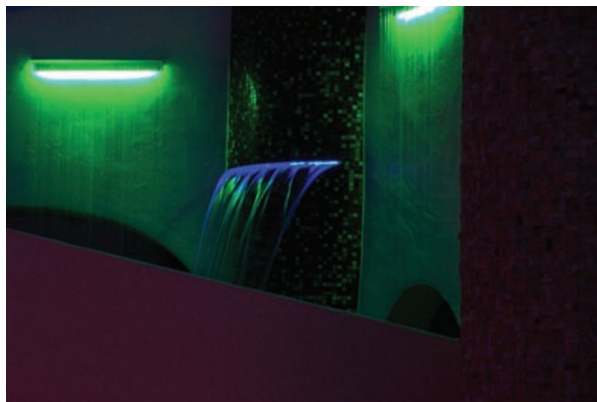

# VISUAL AQUATICS ORIGINAL & LIT GALAXY FALL

Visual Aquatics Original Fall™ is one of the most popular waterfalls on the market. It creates a beautiful sheet flow effect.

ITEM NUMBER	DESCRIPTION
VAWF-12EL - 1, 6, 9, or 12	12" backfeed pvc waterfall with 1", 6", 9", or 12" extended lip
VAWF-18EL - 1, 6, 9, or 12	18" backfeed pvc waterfall with 1", 6", 9", or 12" extended lip
VAWF-24EL - 1, 6, 9, or 12	24" backfeed pvc waterfall with 1", 6", 9", or 12" extended lip
VAWF-36EL - 1, 6, 9, or 12	36" backfeed pvc waterfall with 1", 6", 9", or 12" extended lip
VAWF-48EL - 1, 6, 9, or 12	48" backfeed pvc waterfall with 1", 6", 9", or 12" extended lip
VAWF-60EL - 1, 6, 9, or 12	60" backfeed pvc waterfall with 1", 6", 9", or 12" extended lip
VAWF-72EL - 1, 6, 9, or 12	72" backfeed pvc waterfall with 1", 6", 9", or 12" extended lip
VAWF-84EL - 1, 6, 9, or 12	84" backfeed pvc waterfall with 1", 6", 9", or 12" extended lip
VAWF-96EL - 1, 6, 9, or 12	96" backfeed pvc waterfall with 1", 6", 9", or 12" extended lip

We have taken the Original Waterfall and added fiber optic lighting and the results are stunning. Visual Aquatics Galaxy Fall™ is one of the most popular waterfalls on the market. It creates a beautiful sheet glow effect.

## VISUAL AQUATICS GALAXY FALL™

An Illuminator is needed to install this fixture. See the Product description below for information on the Fiber Optic Cable that will be pre-attached in the waterfall.