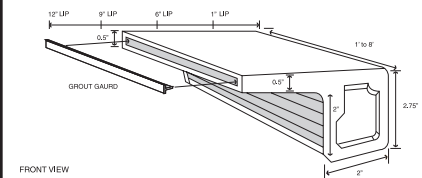

VISUAL AQUATICS ORIGINAL FALL™