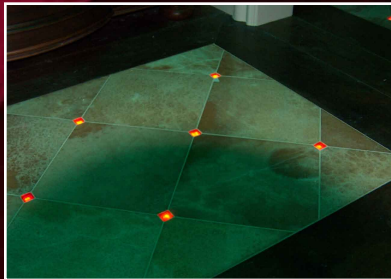

PRODUCTS: GALAXY GLASS TILES™

GALAXY GLASS TILE™

An idea for a dramatic lighting project which takes advantage of fiber optics' capability to work safely in wet areas. Glass tiles are increasingly popular as a way of providing a feature or accent in a ceramic tile décor, and now you can take advantage of their translucency to come up with a way of permanently integrating lights into a tiled wall.

SIZES AVAILABLE: 1"x1" Tile
6"x6" Tile
12"x12" Tile (1 Ft.)
Custom Sizes Available