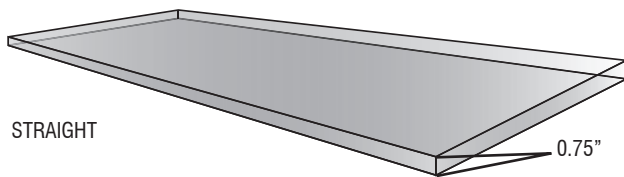

GALAXY ACRYLIC SHELVES™

GENERAL LED LIGHTED SHELF

These clear acrylic shelves can be used for just about anything; bars, restaurants, kids rooms, office, kitchens or anywhere in and around your home, office and restaurant. All shelves are produced from 3/4" thick acrylic material.