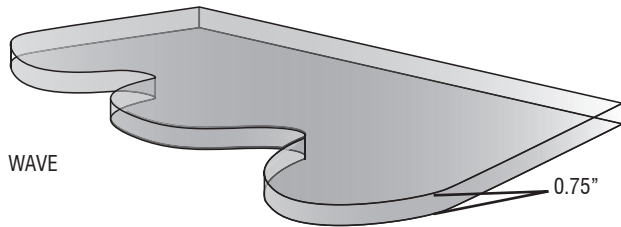

WAVE FINISH LED LIGHTED SHELF

The perfect acrylic display for your needs. Impact lighting inc. Offers a variety of custom made wave acrylic displays for virtually any use. Wave acrylic shelves are attractive and can last a lifetime when properly cared for. Please feel free to contact us about your needs for a wave designed acrylic shelf.

EDGE SHAPE FINISH

PENCIL EDGE

FLAT EDGE 1

BEVELED EDGE

FLAT EDGE 2

O.G. EDGE

ICE EDGE

BRACKETS