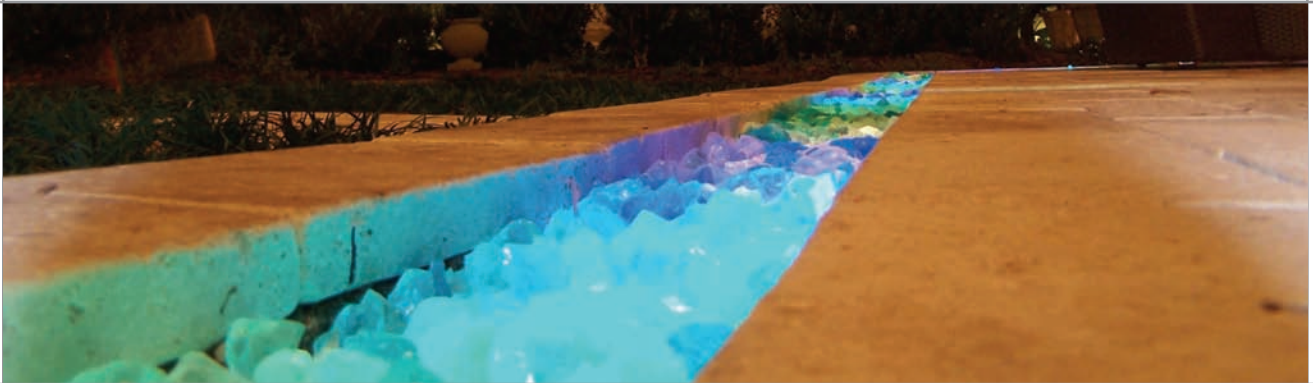

PRODUCTS: GALAXY ROCKS™

GALAXY ROCKS™

Make a statement with Impact Lighting Inc's Galaxy Rocks™. Our Galaxy Rocks™ can provide a striking lit groundcover. Galaxy Rocks™ can provide the permanence you seek. The rainbow of colors available in the Galaxy Rock™ along with our LED products is unprecedented in multi applications. Dry river beds, fountain accents, flagstone fillers, paver aggregates, rock gardens, bar countertops, fire place, center pieces ect and floor art.