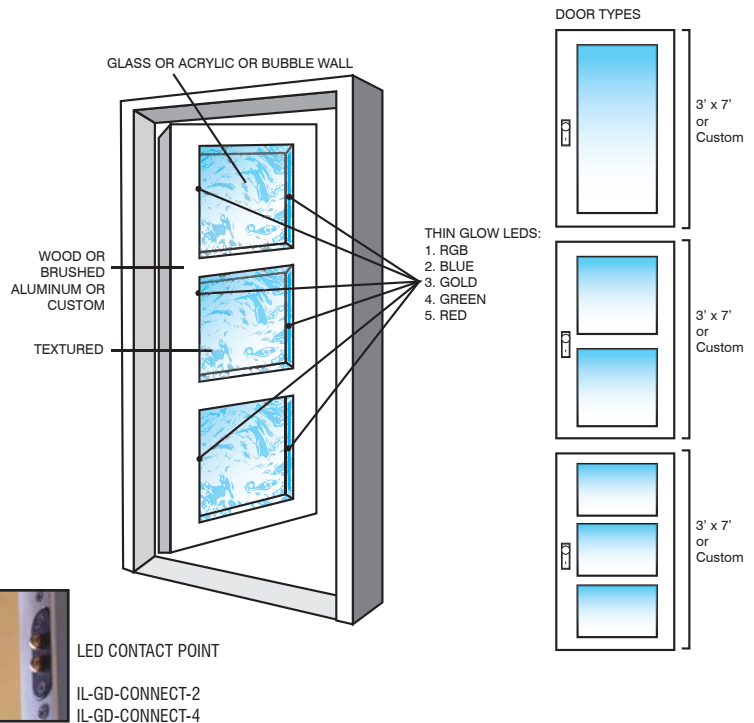

PRODUCTS: GALAXY DOORS™

GALAXY DOORS™

Impact Lighting Inc. works with customers, builders, and architects to design and build specialty lit door that is unique in style and shape to enhance a home's or business' personality.

SPECIFICATIONS

- Glass or Acrylic Art Texture Design for Best Light Effect (Etched, Wave, or Bubble Wall)
- RGB LED Lighting or monochromatic color of your choosing
- RGB Remote Control with Transmitter and Receiver for LED RGB
- Plug and Play

SIZE: 3' x 7' Galaxy Door™ - Standard
Custom Sizes Available

INCLUDES: LED Color changing lights with controller

ORDERING INFORMATION

MANUFACTURING CODE	PRODUCT CODE	SIZE	MATERIAL	DESIGN FINISH	FRAME FINISH	TAIL LIGHT	LIGHT
IL	GD	<input type="checkbox"/>	<input type="checkbox"/>	<input type="checkbox"/>	<input type="checkbox"/>	<input type="checkbox"/>	<input type="checkbox"/>
IMPACT LIGHTING		1. 3'x7' 2. CUSTOM	1. GLASS 2. ACRYLIC	1. GLASS 2. TEXTURED GLASS 3. ACRYLIC 4. ACRYLIC ENGRAVED 5. BUBBLE WALL	1. BRUSHED ALUMINUM 2. WOOD 3. CUSTOM	1. CONTACTS 2. NO CONTACTS	1. RGB 2. BLUE 3. GOLD 4. GREEN 5. RED