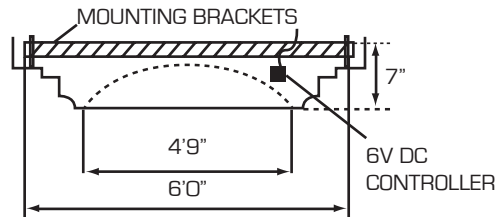

ORDER INFORMATION

MANUFACTURING CODE
IL

IMPACT LIGHTING

PRODUCT CODE
GD

MODEL TYPE
☐

1. STANDARD
2. CUSTOM

STAR POINT
☐

1. FIBER OPTICS
2. LED
3. NO STARS

INNER FINISH
☐

1. MIDNIGHT BLUE
2. BLACK
3. CUSTOM MURALS
4. CUSTOM COLOR
5. NONE

OUTER FINISH
☐

1. UNFINISHED
2. WHITE
3. GOLD
4. CUSTOM COLOR