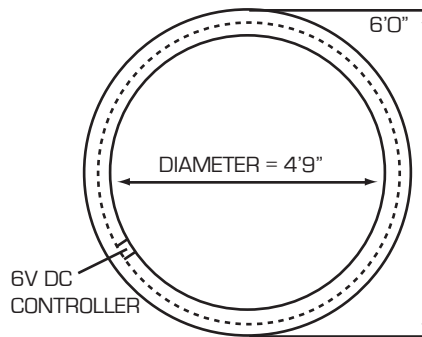

ORDER INFORMATION

MANUFACTURING CODE
IL

IMPACT LIGHTING

PRODUCT CODE
GD

MODEL TYPE
☐

1. STANDARD
2. CUSTOM

STAR POINT
☐

1. FIBER OPTICS
2. LED
3. NO STARS

INNER FINISH
☐

1. MIDNIGHT BLUE
2. BLACK
3. CUSTOM MURALS
4. CUSTOM COLOR
5. NONE

OUTER FINISH
☐

1. UNFINISHED
2. WHITE
3. GOLD
4. CUSTOM COLOR