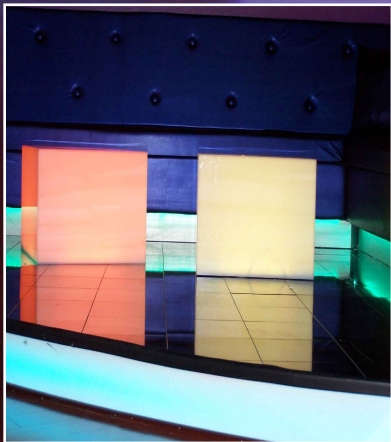

PRODUCTS: GALAXY CUBES™

GALAXY CUBES™

LED Galaxy Cube™ is a new high tech modular LED video and graphic based table solution from Impact Lighting Inc. Using advanced Plastic Injection Molding techniques each 2 feet x 2 feet contains Thin Glow LEDs under a two layer Acrylic to produce amazing visual effects.

RECTANGLE

SQUARE

POLYGON

ANY CUSTOM DESIGN

ORDERING INFORMATION

MANUFACTURING CODE	PRODUCT CODE	LENGTH	WIDTH	SHAPE	BODY FINISH	EDGE FINISH	LIGHT TAIL	LIGHT	THICKNESS
IL	GC	<input type="text"/>	<input type="text"/>	<input type="text"/>	<input type="text"/>	<input type="text"/>	<input type="text"/>	<input type="text"/>	<input type="text"/>
IMPACT LIGHTING		1. 1' 2. 2' 3. 3' 4. 4'	1. 1' 2. 2' 3. 3' 4. 4'	1. SQUARE 2. RECTANGLE 3. POLYGON 4. CUSTOM	1. FROSTED 2. CLEAR	1. CLEAR 2. FROSTED	1. 10' 2. 25' 3. CUSTOM	1. RGB 2. BLUE 3. GOLD 4. GREEN 5. RED	1. 3/4" 2. CUSTOM