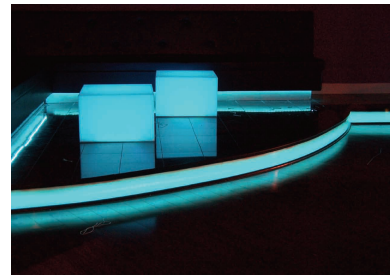

PRODUCTS: GALAXY CUBES™

GALAXY CUBES™

LED Galaxy Cube™ is a new high tech modular LED video and graphic based table solution from Impact Lighting Inc. Using advanced Plastic Injection Molding techniques each 2 feet x 2 feet contains Thin Glow LEDs under a two layer Acrylic to produce amazing visual effects.

RECTANGLE

SQUARE

POLYGON

ANY CUSTOM DESIGN

ORDERING INFORMATION

MANUFACTURING CODE	PRODUCT CODE	LENGTH	WIDTH	SHAPE	BODY FINISH	EDGE FINISH	LIGHT TAIL	LIGHT	THICKNESS
IL	GC	<input type="text"/>	<input type="text"/>	<input type="text"/>	<input type="text"/>	<input type="text"/>	<input type="text"/>	<input type="text"/>	<input type="text"/>
IMPACT LIGHTING		1. 1' 2. 2' 3. 3' 4. 4'	1. 1' 2. 2' 3. 3' 4. 4'	1. SQUARE 2. RECTANGLE 3. POLYGON 4. CUSTOM	1. FROSTED 2. CLEAR	1. CLEAR 2. FROSTED	1. 10' 2. 25' 3. CUSTOM	1. RGB 2. BLUE 3. GOLD 4. GREEN 5. RED	1. 3/4" 2. CUSTOM