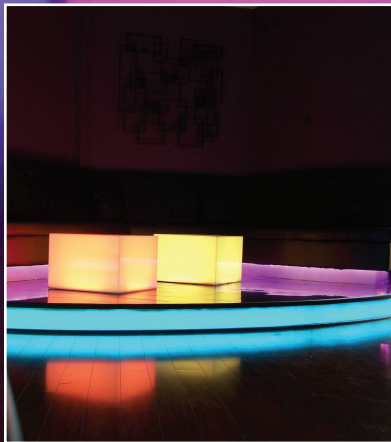

PRODUCTS: GALAXY CUBES™

GALAXY CUBES™

LED Galaxy Cube™ is a new high tech modular LED video and graphic based table solution from Impact Lighting Inc. Using advanced Plastic Injection Molding techniques each 2 feet x 2 feet contains Thin Glow LEDs under a two layer Acrylic to produce amazing visual effects.

RECTANGLE

SQUARE

POLYGON

ANY CUSTOM DESIGN

ORDERING INFORMATION

MANUFACTURING CODE	PRODUCT CODE	LENGTH	WIDTH	SHAPE	BODY FINISH	EDGE FINISH	LIGHT TAIL	LIGHT	THICKNESS
IL	GC	<input type="text"/>	<input type="text"/>	<input type="text"/>	<input type="text"/>	<input type="text"/>	<input type="text"/>	<input type="text"/>	<input type="text"/>
IMPACT LIGHTING		1. 1' 2. 2' 3. 3' 4. 4'	1. 1' 2. 2' 3. 3' 4. 4'	1. SQUARE 2. RECTANGLE 3. POLYGON 4. CUSTOM	1. FROSTED 2. CLEAR	1. CLEAR 2. FROSTED	1. 10' 2. 25' 3. CUSTOM	1. RGB 2. BLUE 3. GOLD 4. GREEN 5. RED	1. 3/4" 2. CUSTOM