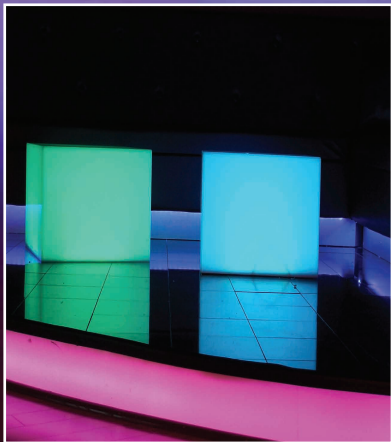

PRODUCTS: GALAXY CUBES™

GALAXY CUBES™

LED Galaxy Cube™ is a new high tech modular LED video and graphic based table solution from Impact Lighting Inc. Using advanced Plastic Injection Molding techniques each 2 feet x 2 feet contains Thin Glow LEDs under a two layer Acrylic to produce amazing visual effects.

RECTANGLE

SQUARE

POLYGON

ANY CUSTOM DESIGN

ORDERING INFORMATION

MANUFACTURING CODE	PRODUCT CODE	LENGTH	WIDTH	SHAPE	BODY FINISH	EDGE FINISH	LIGHT TAIL	LIGHT	THICKNESS
IL	GC	<input type="text"/>	<input type="text"/>	<input type="text"/>	<input type="text"/>	<input type="text"/>	<input type="text"/>	<input type="text"/>	<input type="text"/>
IMPACT LIGHTING		1. 1' 2. 2' 3. 3' 4. 4'	1. 1' 2. 2' 3. 3' 4. 4'	1. SQUARE 2. RECTANGLE 3. POLYGON 4. CUSTOM	1. FROSTED 2. CLEAR	1. CLEAR 2. FROSTED	1. 10' 2. 25' 3. CUSTOM	1. RGB 2. BLUE 3. GOLD 4. GREEN 5. RED	1. 3/4" 2. CUSTOM