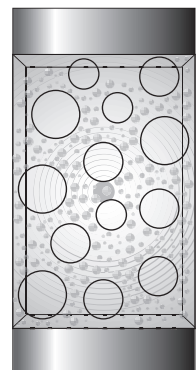

Turn your home and business into a one-of-a-kind entertainment experience.

CUSTOM WARP FINISH

COLUMN FINISH

VORTEX DESIGN

2" THICKNESS

VERTICAL DESIGN

0.65" THICKNESS

CUSTOM DESIGN

2" THICKNESS
CUSTOM FABRICATED DESIGN TO YOUR SPECIFICATIONS.

VISUAL BUBBLE WALLS™

Once filled with water and turned on they provide a peaceful and constant flow of bubbles which float up inside the wall. The lights can either slowly rotate through a spectrum of colours or remain as a single colour these screens have a variety of applications they can be locked together to create a wall or partition, used against a wall as an architectural visual display of light and movement, a reception feature or to create a whole room of bubbles and light (create a VIP lounge), hotel entrance lobby, Exhibition stands, Point of sale and more....