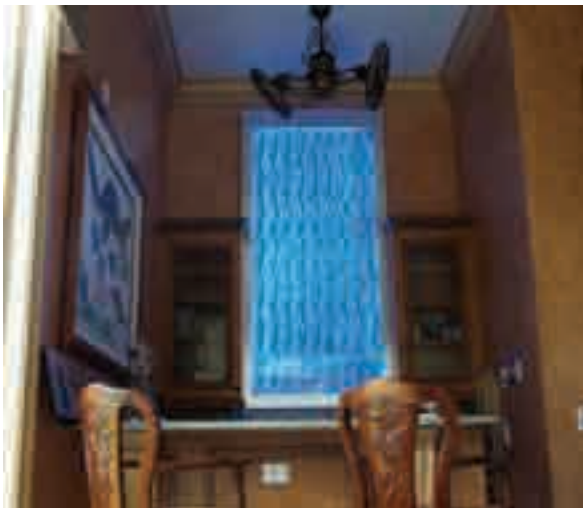

PRODUCTS: VISUAL BUBBLE WALLS™

VISUAL BUBBLE WALLS™

Turn your home or business into a kaleidoscope of bubble lights. Choose from a variety of bubble panel or custom design, as well as LED or fiber optic lighting system, from more than million colors and color combinations. We will custom-design your project according to your specifications.

Add a zen atmosphere to your home or If you operate an evening venue establishment, add special effects and many types of liquid light shows for all types of night club, lounge bar and restaurant designs. With Impact Lighting Inc, no vision is too over the top and no item is too impossible to build! Our beautifully Bubble Walls can be incorporated into any design, they are all meticulously hand crafted to perfection.

2" THICKNESS
CUSTOM FABRICATED DESIGN TO YOUR SPECIFICATIONS.

VISUAL BUBBLE WALLS™

Once filled with water and turned on they provide a peaceful and constant flow of bubbles which float up inside the wall. The lights can either slowly rotate through a spectrum of colours or remain as a single colour these screens have a variety of applications they can be locked together to create a wall or partition, used against a wall as an architectural visual display of light and movement, a reception feature or to create a whole room of bubbles and light (create a VIP lounge), hotel entrance lobby, Exhibition stands, Point of sale and more....