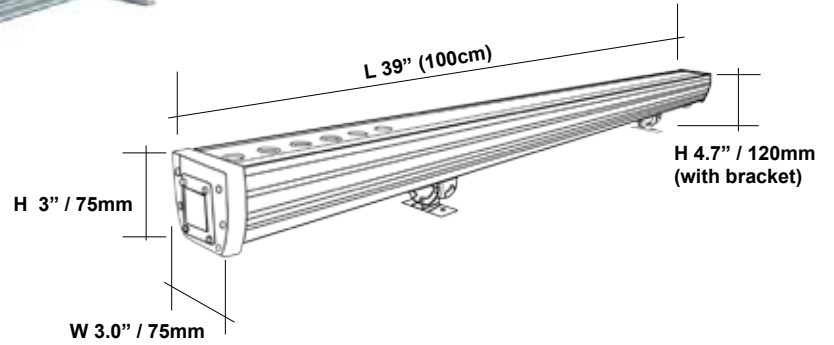

PROJECT:	TYPE:
VOLTAGE:	COMMENTS:

IMPACT'S LINEAR WALL WASHER - RGB

IP65

IMPACT Linear Wall Washer
 LED RGB IP65 Fixture

DESCRIPTION

IMPACT's LINEAR WALL WASHER is an energy efficient RGB LED based wall wash fixture incorporating 1 watt RGB power LED's for a full 16.7 million true and 24 bit color mixing ability. Impact's Linear Wall Washer can be operated as a single stand-alone fixture or in a multiple master/slave configuration with built-in pre-programmed color changing effects. The on-board programs synchronize with all Impact's Wall Washer products. It is also fully DMX compatible for custom color programming capability. With an aluminum alloy housing and heat treated glass aperture Impact's Linear Wall Washer is rated IP65 for outdoor use.

SPECIFICATION FEATURES

Construction: Aluminum Alloy
 4mm Heat Treated Glass

Lumen Output: 1554 Lumens

Lamp Life: 50,000 Hours

Optics: 25 Degrees / 45 Degrees

Light Projection Distance: 25-40Ft / 7-12m

Voltage: 100-256VAC 50/60Hz

Operating Current: 0.28Amps@120V / .14Amps@220V

Power Consumption: 10 watts per foot / 30 watts per meter

Control System: *On-board Programs / DMX compatible

Weight: 7.5Lbs / 3.4Kg per 39"/30cm

Dimensions: L39"x H 3" x W 3" (100cm x75x75mm)

ORDERING INFORMATION

MODEL	—	BEAM SPREAD	—	COLOR TEMPERATURE
IL-LWW				
IL-LWW - Linear Wall Washer		25 - 24 degrees 45 - 45 degrees		RGB - Color Changing

Notes:

Internal 100-256VAC 50-60Hz switchable power supply is standard
 Finish: Aluminum Alloy is standard
 Length: 39" / 1 Meter is standard